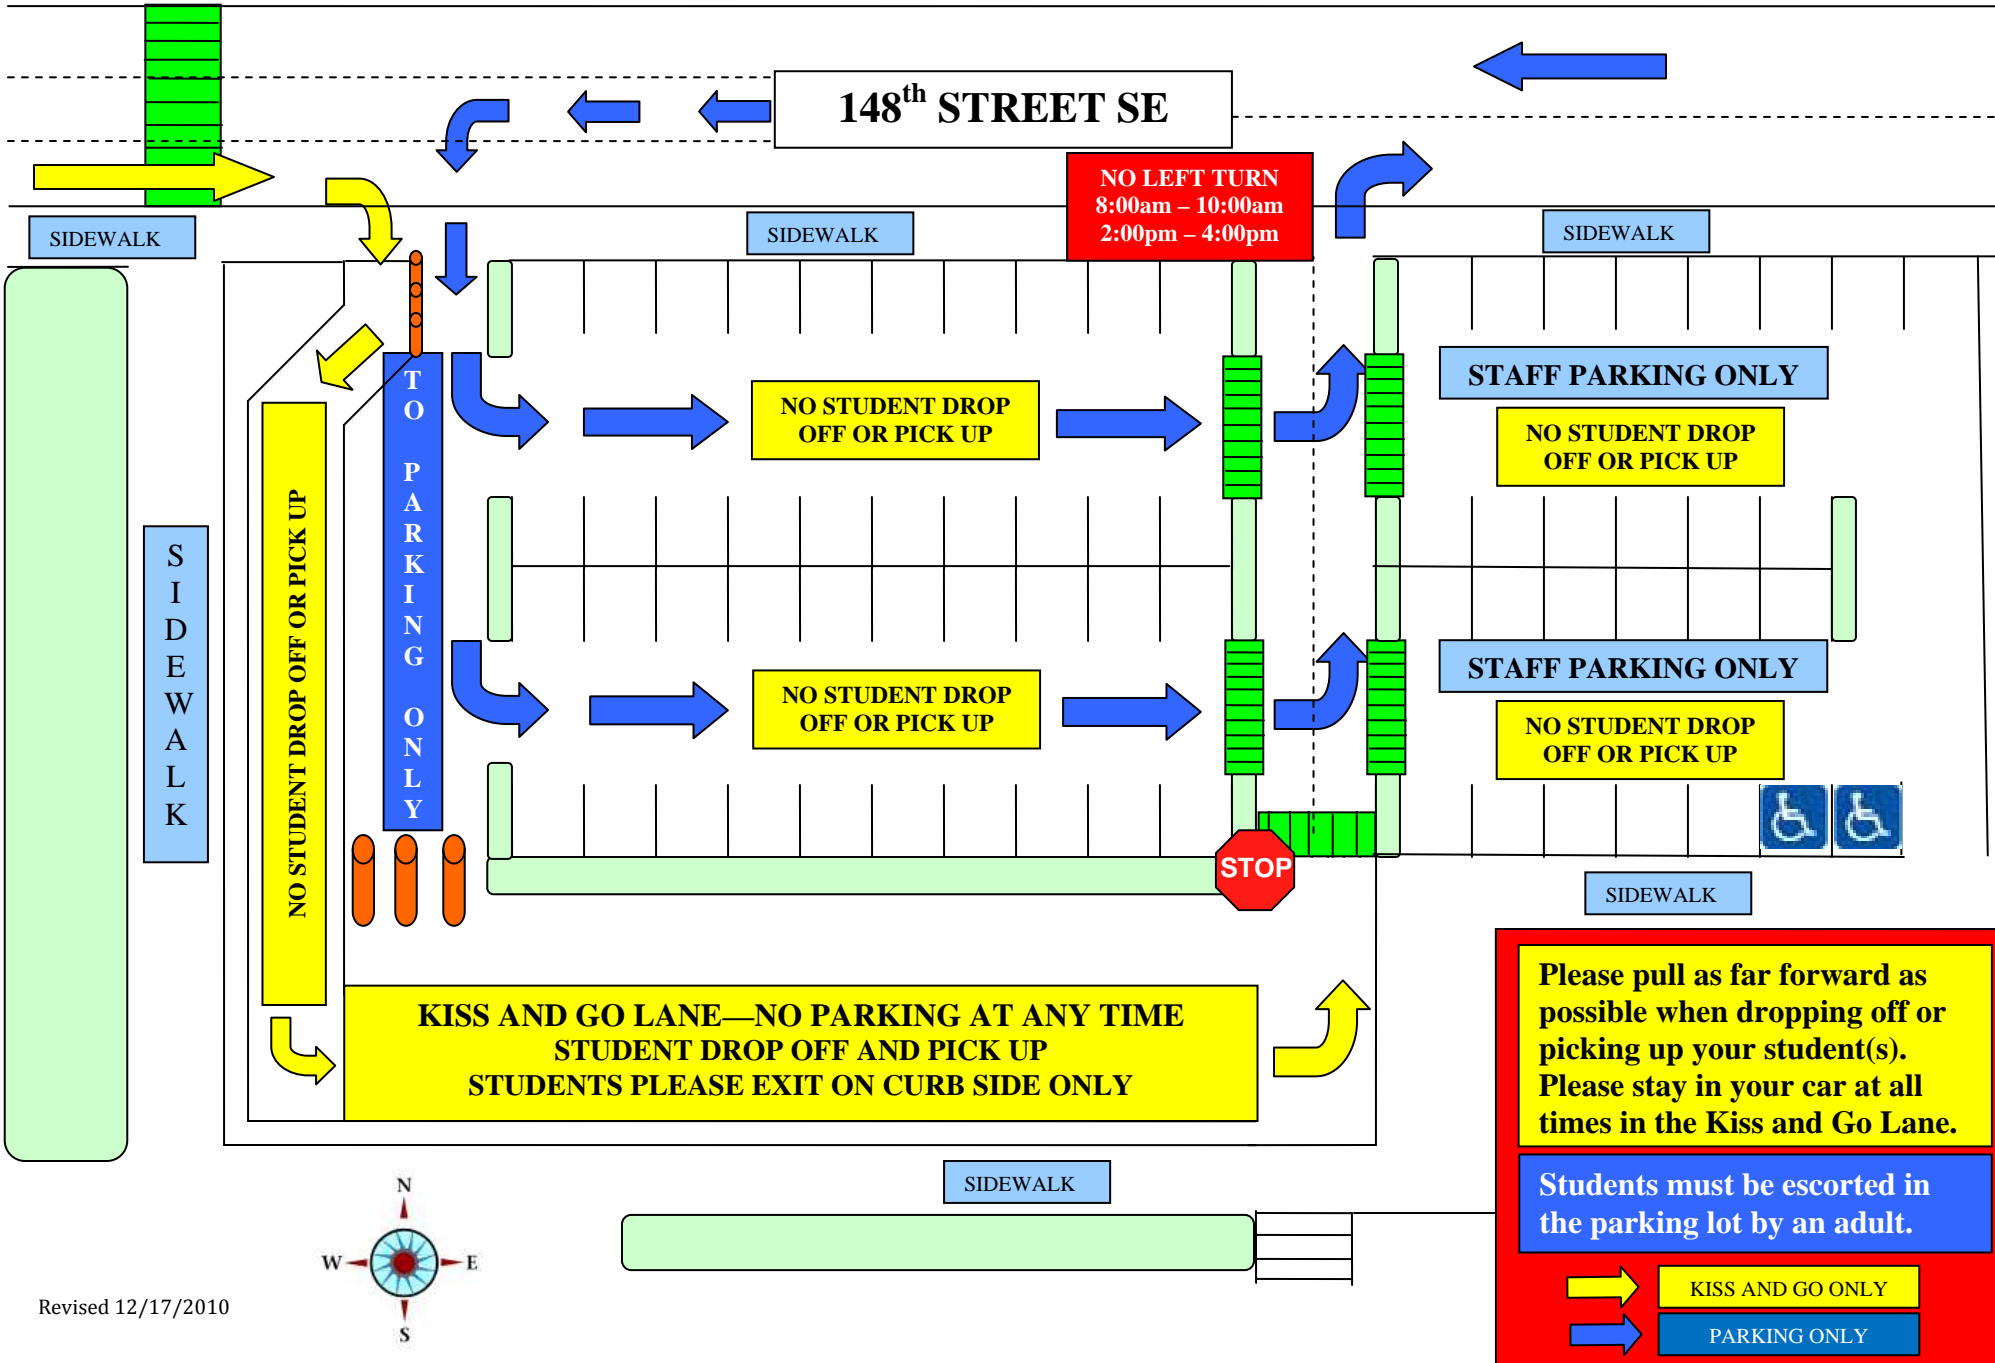

# MILL CREEK ELEMENTARY PARKING LOT

Revised 12/17/2010

**Please pull as far forward as possible when dropping off or picking up your student(s). Please stay in your car at all times in the Kiss and Go Lane.**

**Students must be escorted in the parking lot by an adult.**

→ KISS AND GO ONLY  
→ PARKING ONLY