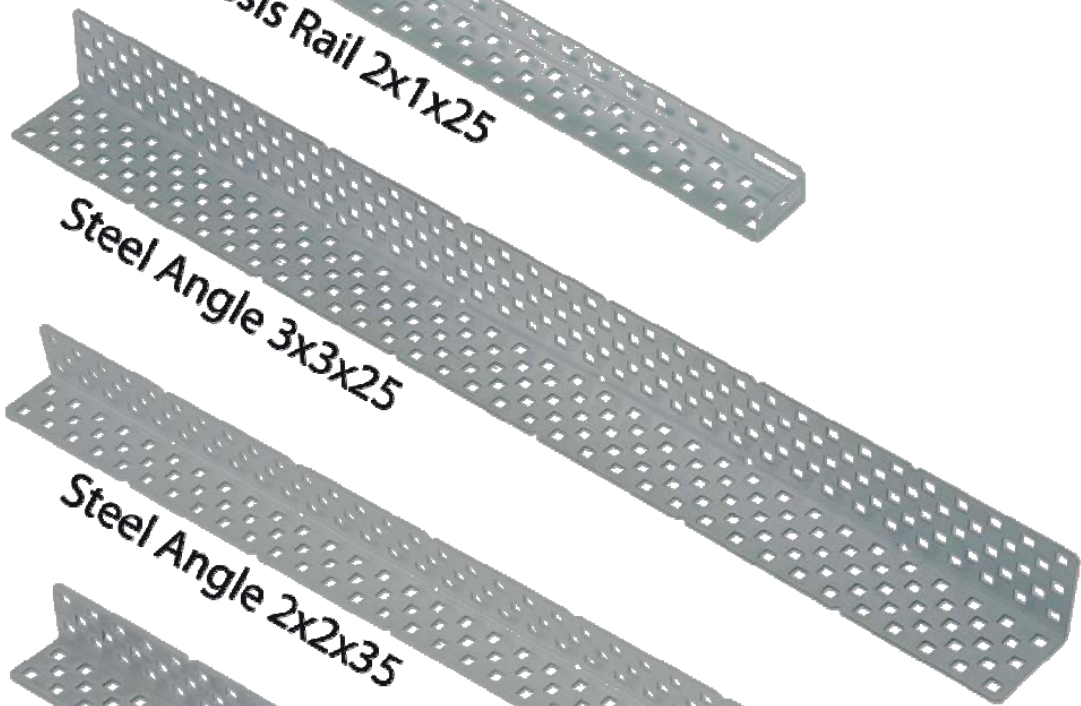

Aluminum Standoffs also available in the following sizes: 0.25", 0.75", 1.5", 2.5", 3", 4", 5", 6"

Shafts and Hardware

High Strength Shafts and Hardware

High Strength Drive Shafts also available in 3" and 12" Sections

Steel Kit

Steel Kit

Steel Kit

Steel Kit

Steel Kit

Gussets

45 Degree
Gusset

90-Degree
Gusset Angle