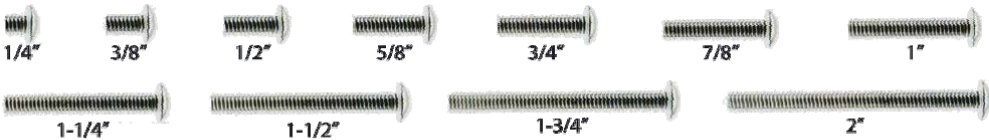

VEX Traction Wheels

2.75"

3.25"

3.25" High Strength

4"

5"

VEX Omni-Directional Wheels

2.75"

3.25"

4"

4" High Traction

Specialty Wheels

4" Mecanum

6" Wheel Leg

Intake Roller

Hardware

6-32 Hex Drive Screws. Use Only for motor and rack connections. (Black or Brass.)

8-32 Hex Drive Screws. Used for all Structural Connections (Black or Silver.)

Specialty Screws

Spacers and Washers

Nuts and Standoffs

Aluminum Standoffs also available in the following sizes: 0.25", 0.75", 1.5", 2.5", 3", 4", 5", 6"

Shafts and Hardware

High Strength Shafts and Hardware

High Strength Drive Shafts also available in 3" and 12" Sections