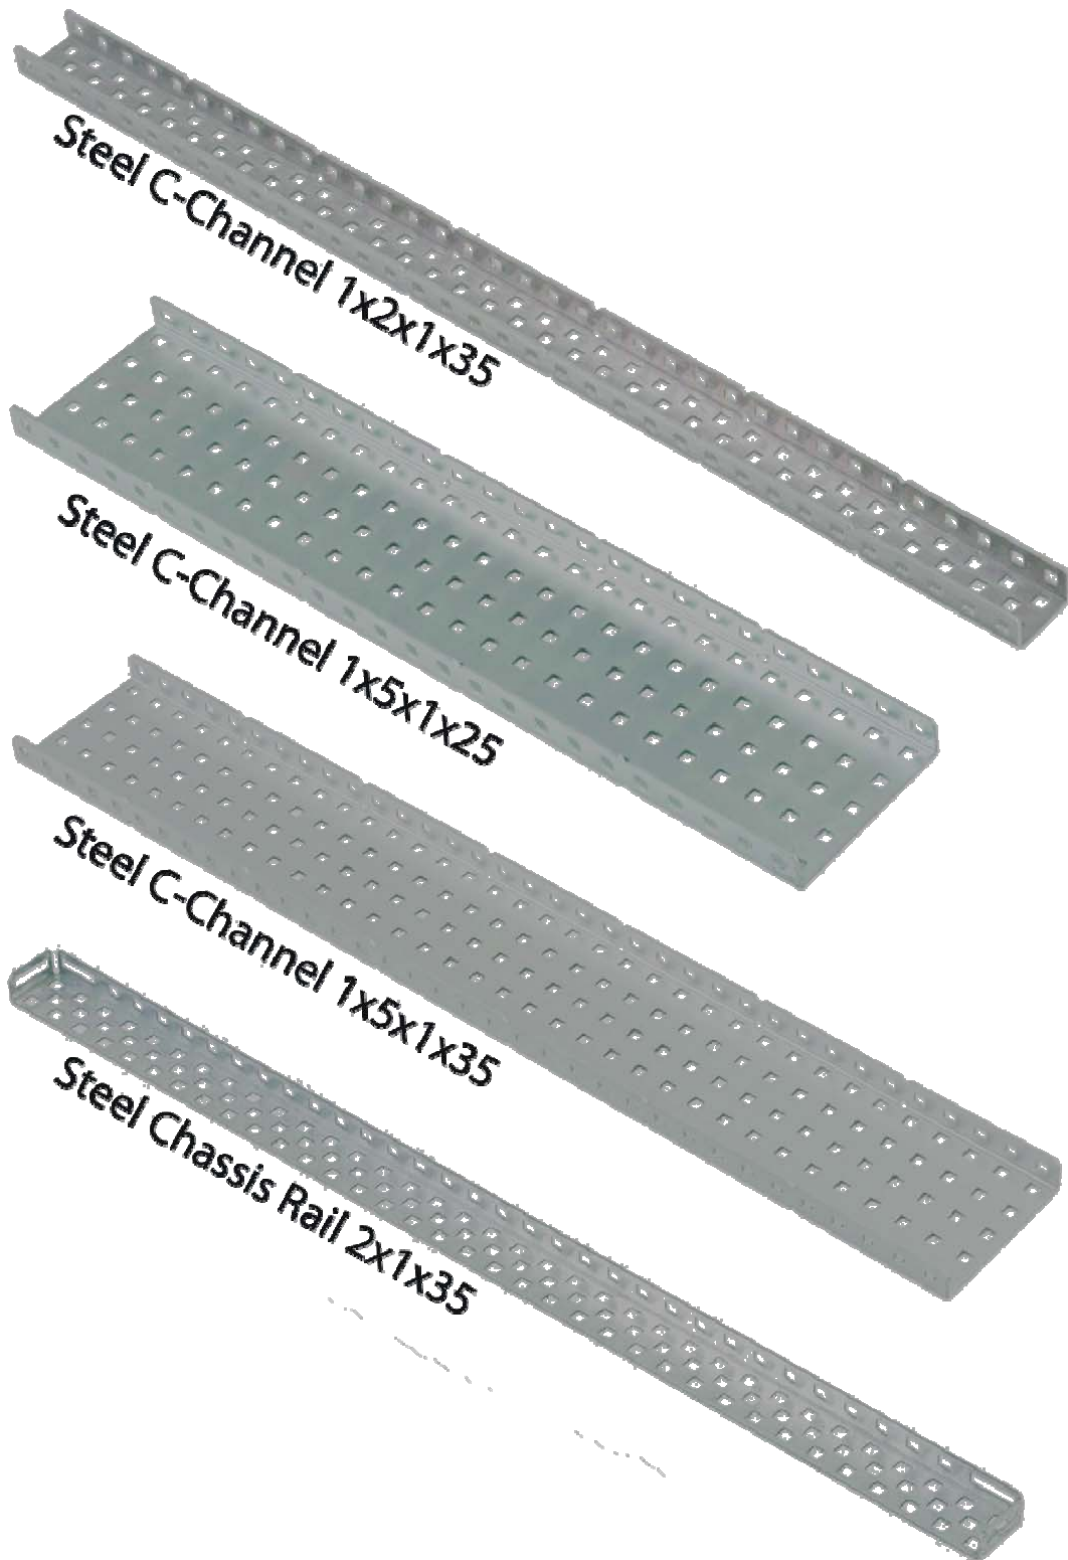

Aluminum Standoffs also available in the following sizes: 0.25", 0.75", 1.5", 2.5", 3", 4", 5", 6"

Shafts and Hardware

High Strength Shafts and Hardware

High Strength Drive Shafts also available in 3" and 12" Sections

Steel Kit

Steel Kit

Steel Kit

Steel Kit

Steel Kit

Gussets

45 Degree
Gusset

90-Degree
Gusset Angle