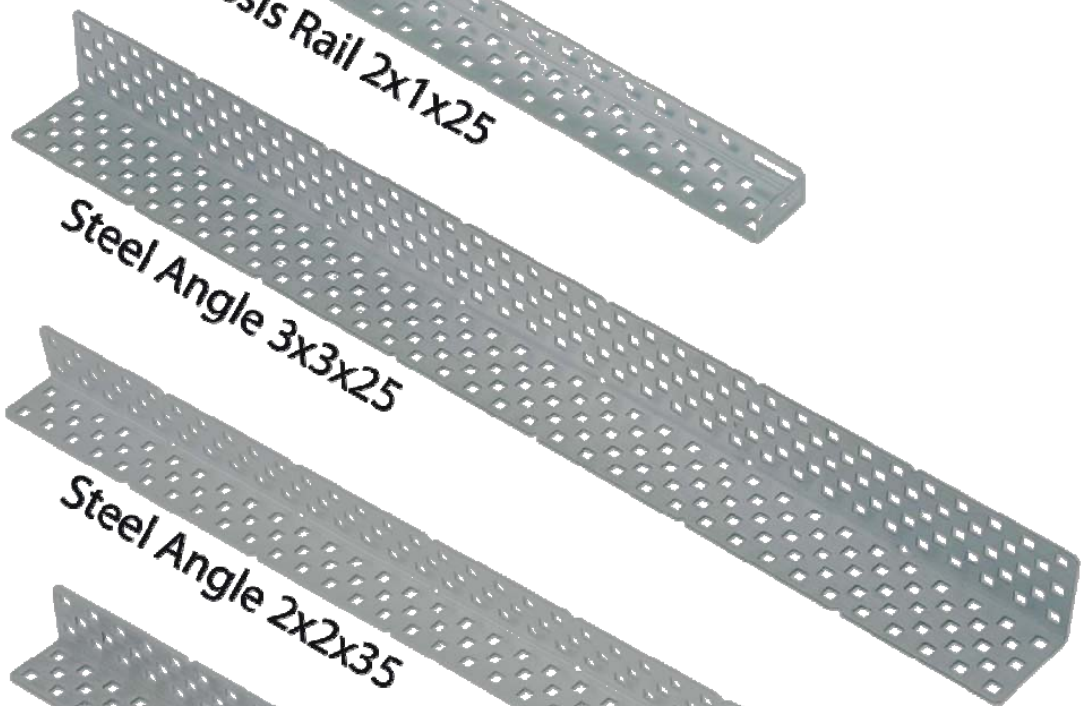

Aluminum Standoffs also available in the following sizes: 0.25", 0.75", 1.5", 2.5", 3", 4", 5", 6"

Shafts and Hardware

High Strength Shafts and Hardware

High Strength Drive Shafts also available in 3" and 12" Sections

Steel Kit

Steel Kit

Steel Kit

Steel Kit

Steel Kit

Gussets

45 Degree
Gusset

90-Degree
Gusset Angle