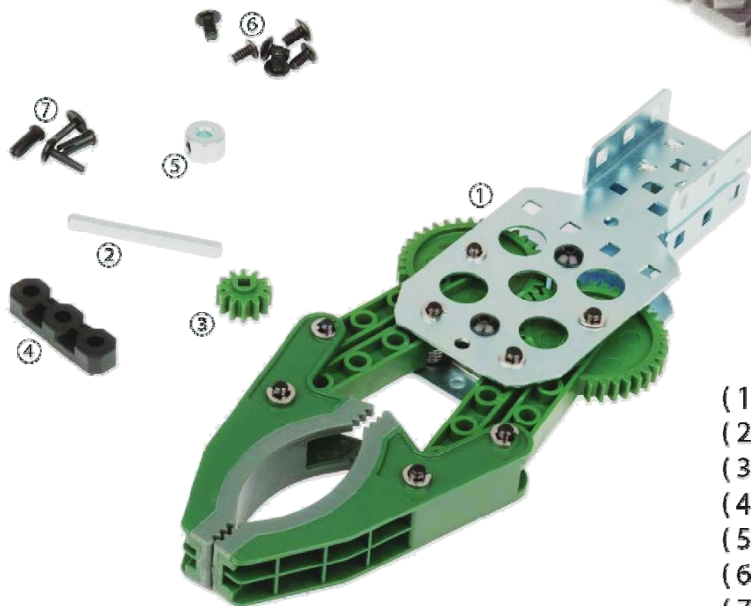

Velcro Strip

Velcro ONE
Wrap

Other

Claw Kit

- (1) Partial Claw Assembly
- (2) 2.000" Long Drive Shaft
- (3) 12-tooth Gear
- (4) Bearing Flat
- (5) Shaft Collar
- (6) 8-32 0.250" Screws
- (7) 6-32 0.250" Screws