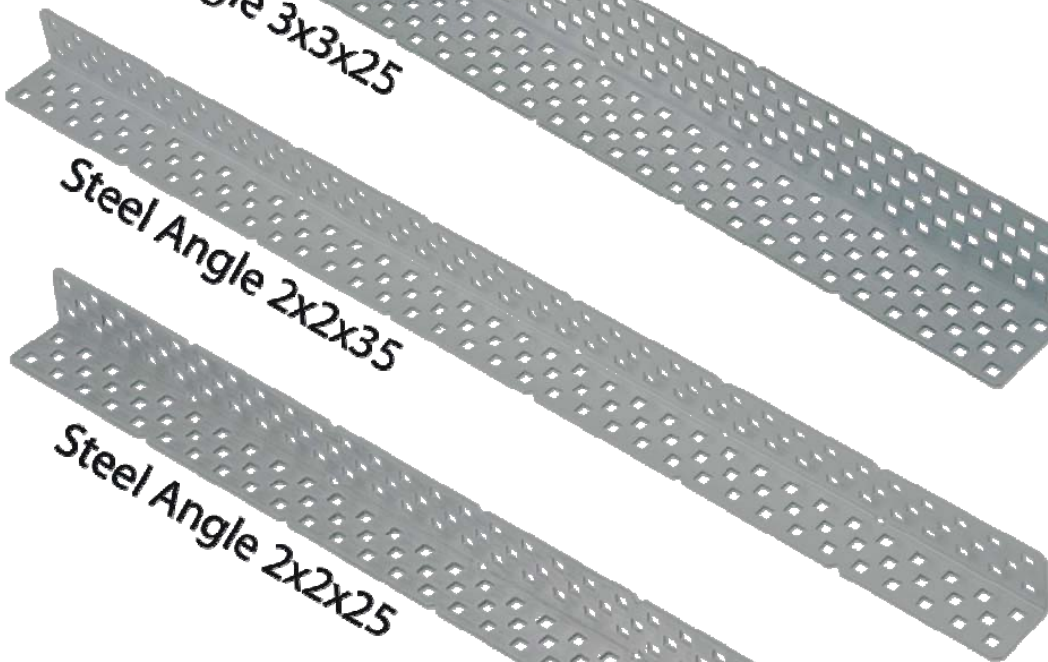

Aluminum Standoffs also available in the following sizes: 0.25", 0.75", 1.5", 2.5", 3", 4", 5", 6"

Shafts and Hardware

High Strength Shafts and Hardware

High Strength Drive Shafts also available in 3" and 12" Sections

Steel Kit

Steel Kit

Steel Kit

Steel Kit

Steel Kit

Gussets

45 Degree
Gusset

90-Degree
Gusset Angle