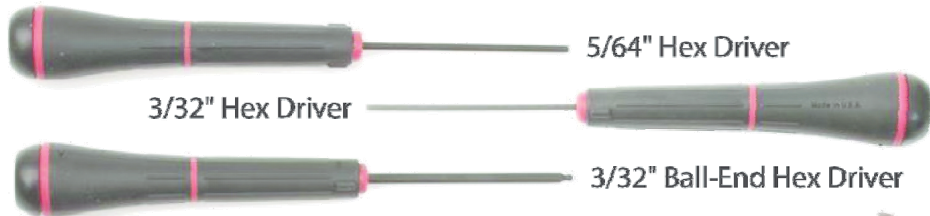

Tools, etc.

5/64" Hex Driver

3/32" Hex Driver